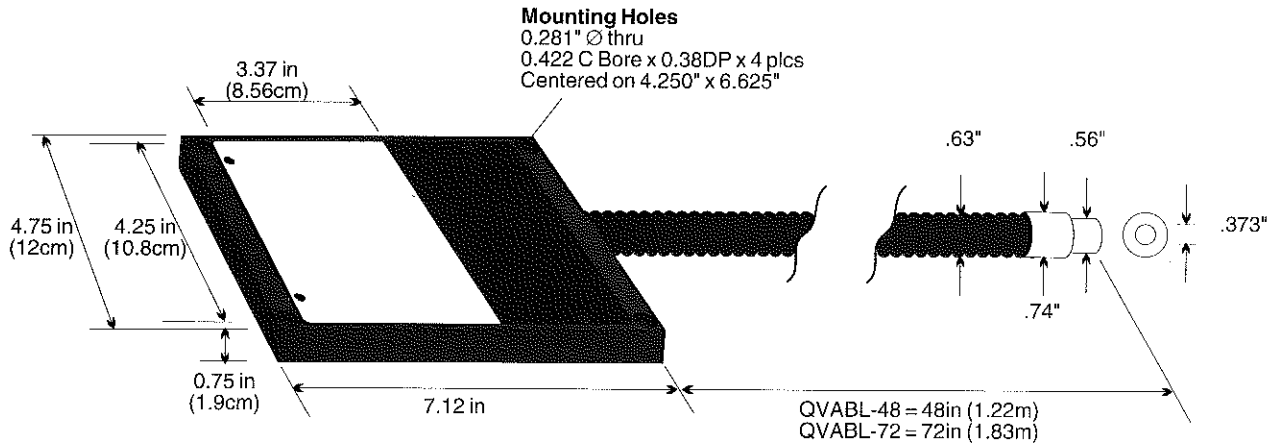

BACK LIGHT CONFIGURATIONS

QVABL Area Backlights

Active Area: 3.37" x 4.25" (8.56 cm x 10.8 cm)
 Material: Black aluminum housing
 Requires SX-10 adapter

QDVABL Dual Backlight with QVABL Heads (See above.)

QVMABL Mini Area Backlights

Active Area: 1.86" x 1.63" (4.72 cm x 4.13 cm)
 Material: Black nylatron housing
 Requires SX-6 or SX-6B adapter